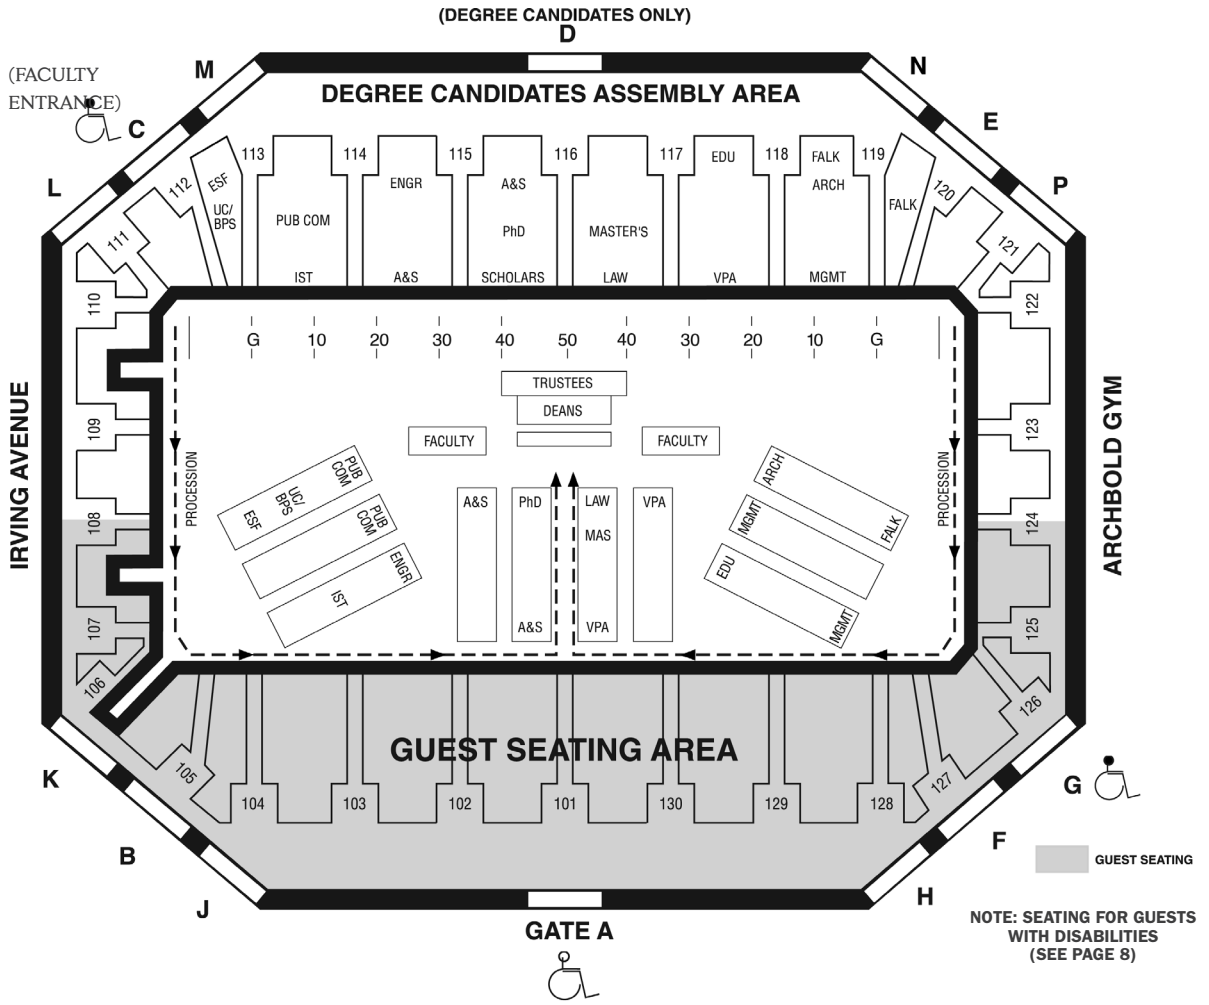

# Commencement Seating Plan

## Degree Candidates Assembly Seating

Candidates use Gate D and assemble in the Carrier Dome's north stands for rehearsal and Commencement procession as follows:

	BETWEEN AISLES	ROWS		BETWEEN AISLES	ROWS
SCHOLARS	115-116	A	IST	113-114	A-E
Ph.D.	115-116	B-F	MGMT	118-119	A-T
LAW	116-117	A	FALK	118-119	Y-ZZ
MASTER'S	116-117	B-ZZ	FALK	119-120	A-ZZ
ARCH	118-119	U-X	PUB COM	113-114	F-ZZ
A&S	114-115	A-Q	*UC/BPS	112-113	A-B
A&S	115-116	G-ZZ	VPA	117-118	A-T
EDU	117-118	U-ZZ	SUNY ESF	112-113	C-ZZ
ENGR	114-115	R-ZZ			