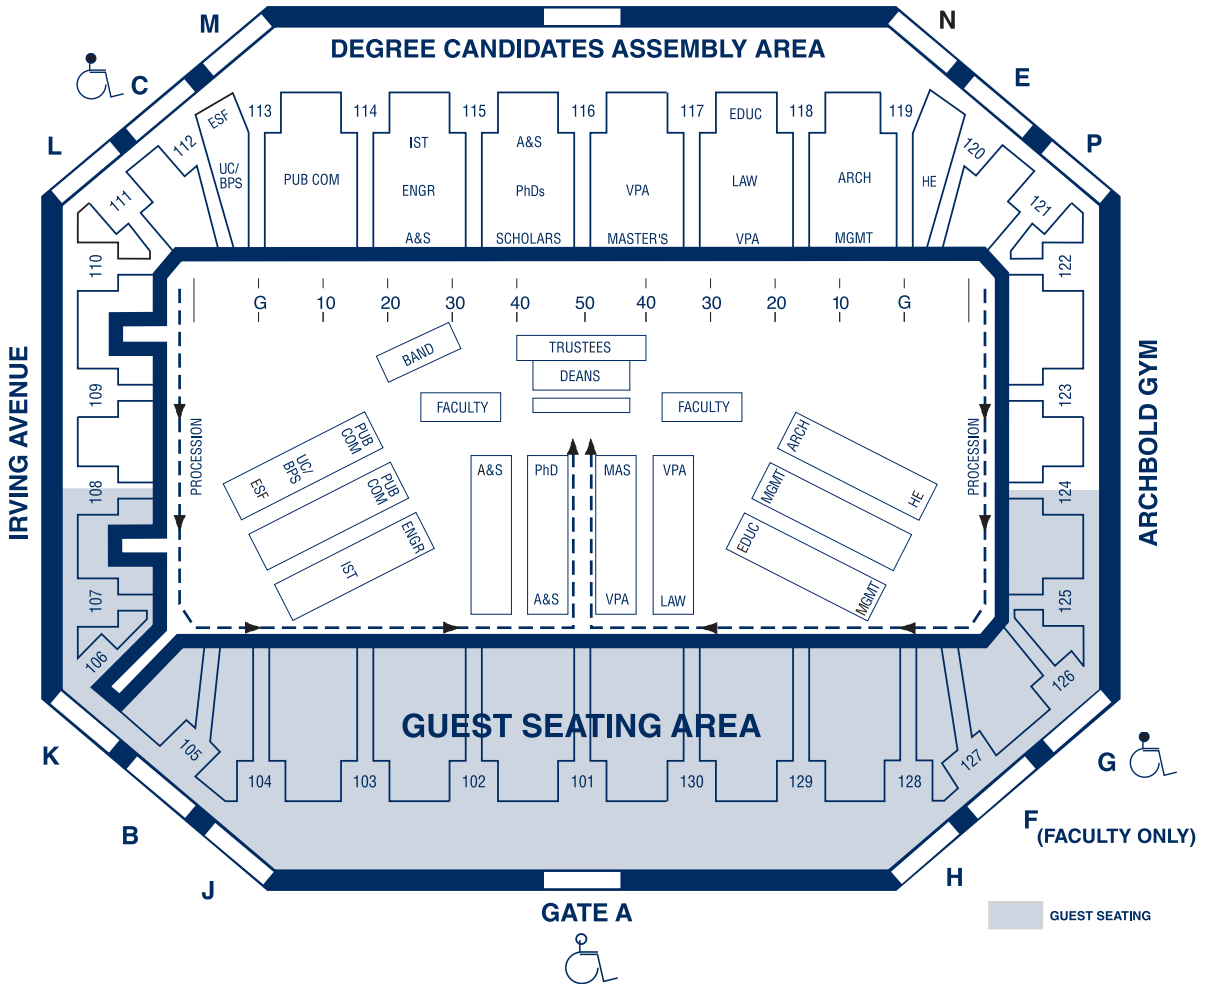

# COMMENCEMENT SEATING PLAN

(DEGREE CANDIDATES ONLY)

D

## Degree Candidates Assembly Seating

Candidates use Gate D and assemble in the Carrier Dome's north stands for rehearsal and Commencement procession as follows:

	BETWEEN AISLES	ROWS		BETWEEN AISLES	ROWS
SCHOLARS	115-116	A	LAW	117-118	L
Ph.D.	115-116	B-E	IST	114-115	M-T
MASTER'S	116-117	A-N	MGMT	118-119	A-N
ARCH	118-119	O-R	PUB COM	113-114	A-S
A&S	114-115	A-C	*UC/BPS	112-113	A-B
	115-116	F-ZZ	VPA	116-117	O-W
EDUC	117-118	M-S		117-118	A-K
ENGR	114-115	D-K	SUNY ESF	112-113	C-ZZ
HE	119-120	A-Z			